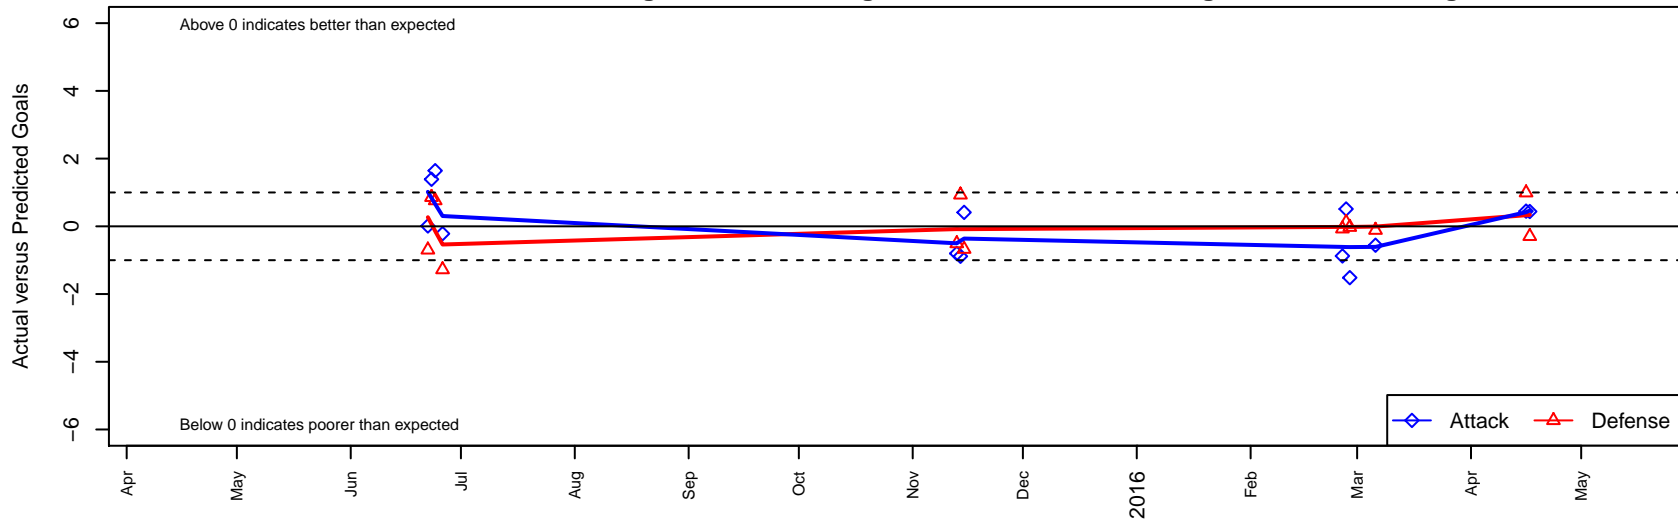

Rio Rapids SC 01 Riot G00

, NM
 G00 total strength=1537
 attack=10.29 defense=16.11

alt names used:
 Rio Rapids SC 01 Riot (NM) (SC)
 RIO RAPIDS SC 01

Venues played:
 2015 Far West Regionals U14
 2015 FWRL Desert Premier U15

Rio Rapids SC 01 Riot G00
 Dots are actual minus expected GF (blue circles) and GA (red triangles).
 Blue line is smoothed change in attack strength. Red is smoothed change in defense strength.

**attack and defense variance (black dot)
relative to other teams
and top 10 in region**

**attack and defense rating
relative to others at age
and all opponents in last 13 months**

**attack and defense rating
relative to others at age
and all opponents in last 13 months**

Performance relative to 13 month average

Performance relative to 13 month average

Distribution of opponents
 Red = Lose zone, Blue = Win zone, Green = Even
 Black line separates win/lose zones

lot. A=Neither has attack advantage, B=Opponent has both attack and defense advantage, C=Opponent has both attack and defense disadvantage, D=Both have