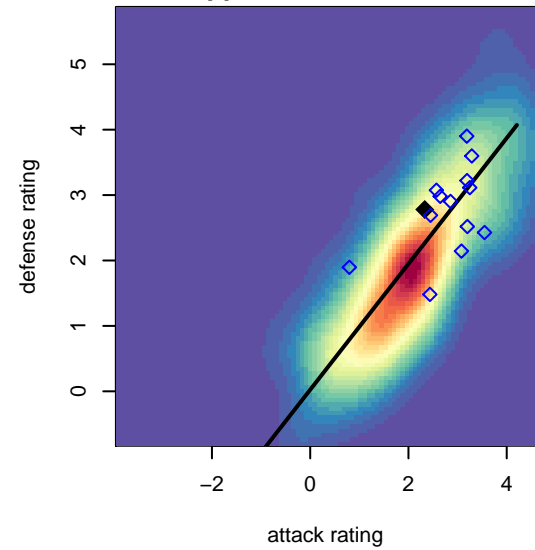

Rio Rapids SC 01 Riot G00

, NM
 G00 total strength=1537
 attack=10.29 defense=16.11

alt names used:
 Rio Rapids SC 01 Riot (NM) (SC)
 RIO RAPIDS SC 01

Venues played:
 2015 Far West Regionals U14
 2015 FWRL Desert Premier U15

Rio Rapids SC 01 Riot G00
 Dots are actual minus expected GF (blue circles) and GA (red triangles).
 Blue line is smoothed change in attack strength. Red is smoothed change in defense strength.

**attack and defense variance (black dot)
relative to other teams
and top 10 in region**

**attack and defense rating
relative to others at age
and all opponents in last 13 months**

**attack and defense rating
relative to others at age
and all opponents in last 13 months**

Performance relative to 13 month average

Performance relative to 13 month average

Distribution of opponents
 Red = Lose zone, Blue = Win zone, Green = Even
 Black line separates win/lose zones

lot. A=Neither has attack advantage, B=Opponent has both attack and defense advantage, C=Opponent has both attack and defense disadvantage, D=Both have