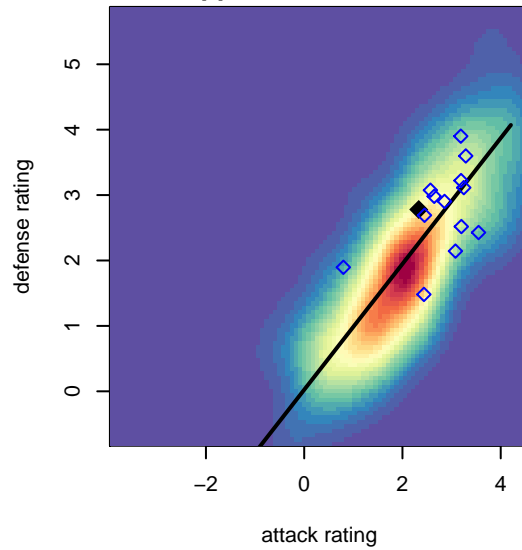

Rio Rapids SC 01 Riot G00

, NM
 G00 total strength=1537
 attack=10.29 defense=16.11

alt names used:
 Rio Rapids SC 01 Riot (NM) (SC)
 RIO RAPIDS SC 01

Venues played:
 2015 Far West Regionals U14
 2015 FWRL Desert Premier U15

Rio Rapids SC 01 Riot G00
 Dots are actual minus expected GF (blue circles) and GA (red triangles).
 Blue line is smoothed change in attack strength. Red is smoothed change in defense strength.

**attack and defense variance (black dot)
relative to other teams
and top 10 in region**

**attack and defense rating
relative to others at age
and all opponents in last 13 months**

**attack and defense rating
relative to others at age
and all opponents in last 13 months**

Performance relative to 13 month average

Performance relative to 13 month average

Distribution of opponents
 Red = Lose zone, Blue = Win zone, Green = Even
 Black line separates win/lose zones

lot. A=Neither has attack advantage, B=Opponent has both attack and defense advantage, C=Opponent has both attack and defense disadvantage, D=Both have