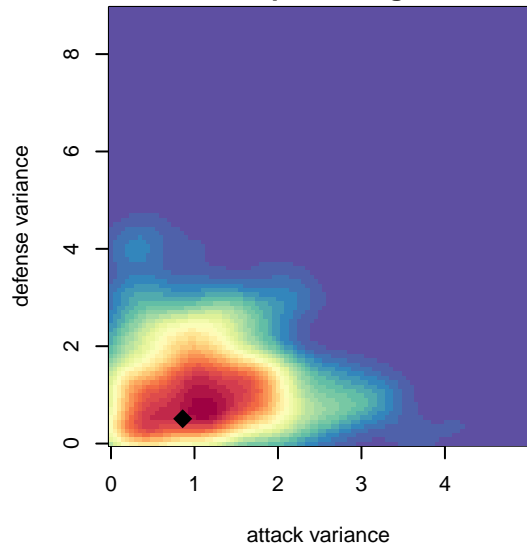

Rio Rapids SC 01 Riot G00

, NM
 G00 total strength=1537
 attack=10.29 defense=16.11

alt names used:
 Rio Rapids SC 01 Riot (NM) (SC)
 RIO RAPIDS SC 01

Venues played:
 2015 Far West Regionals U14
 2015 FWRL Desert Premier U15

Rio Rapids SC 01 Riot G00
 Dots are actual minus expected GF (blue circles) and GA (red triangles).
 Blue line is smoothed change in attack strength. Red is smoothed change in defense strength.

**attack and defense variance (black dot)
relative to other teams
and top 10 in region**

Performance relative to 13 month average

Distribution of opponents
 Red = Lose zone, Blue = Win zone, Green = Even
 Black line separates win/lose zones

lot. A=Neither has attack advantage, B=Opponent has both attack and defense advantage, C=Opponent has both attack and defense disadvantage, D=Both have