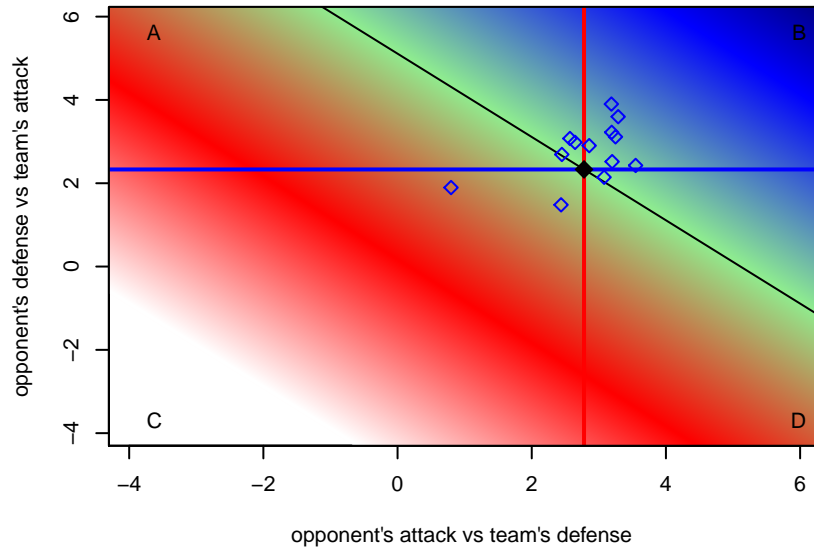

Rio Rapids SC 01 Riot G00
 Dots are actual minus expected GF (blue circles) and GA (red triangles).
 Blue line is smoothed change in attack strength. Red is smoothed change in defense strength.

**attack and defense variance (black dot)
relative to other teams
and top 10 in region**

**attack and defense rating
relative to others at age
and all opponents in last 13 months**

**attack and defense rating
relative to others at age
and all opponents in last 13 months**

Performance relative to 13 month average

Performance relative to 13 month average

Distribution of opponents
 Red = Lose zone, Blue = Win zone, Green = Even
 Black line separates win/lose zones

lot. A=Neither has attack advantage, B=Opponent has both attack and defense advantage, C=Opponent has both attack and defense disadvantage, D=Both have